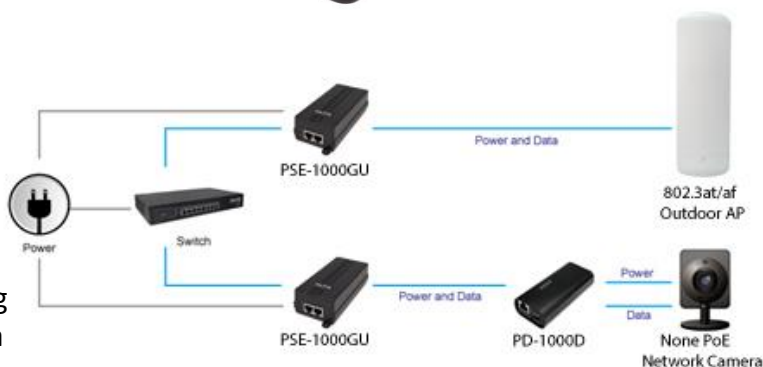

PSE-1000GU

802.3at/af Gigabit PoE Adapter

Features

- Gigabit Ethernet Speeds
- Up to 30W power
- Desktop, shelf and friendly wall mounting
- User for access point, VoIP and IP camera

Specifications

Standards	IEEE802.3 10Base-T, IEEE802.3u 100Base-TX, IEEE802.3ab 1000Base-T IEEE802.3af, IEEE802.3at		
Ethernet data rate	10/100/1000Mbps	Dimensions	136 x 65 x 38.5mm
LED	Power LED / PoE LED	Weight	168g
Pin Assignment and Polarity	4/5 (+), 7/8(-)	Reliability	MTBF: 50,000hrs.@25°C
Input Power	Voltage: 90 to 264Vac Current: 750mA Frequency: 47Hz~63Hz	Temperature	Operation: -10°C ~40°C Storage: -20°C~85°C
Output Power	48Vdc 600mA 30Watt	Humidity	Operation: 5~90% Storage: 5~90%
Certificated	UL/CUL, CB, GS/LVD, FCC, CE		