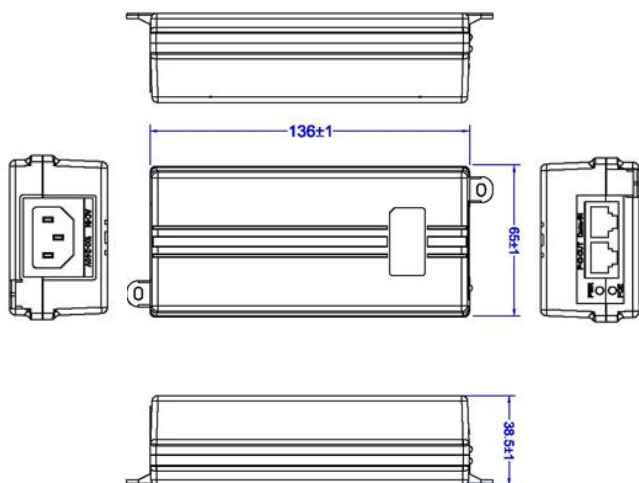

PSE-1000GU

802.3at/af Gigabit PoE Adapter

Features

- Gigabit Ethernet Speeds
- Up to 30W power
- Desktop, shelf and friendly wall mounting
- User for access point, VoIP and IP camera

Specifications

Standards	IEEE802.3 10Base-T, IEEE802.3u 100Base-TX, IEEE802.3ab 1000Base-T IEEE802.3af, IEEE802.3at		
Ethernet data rate	10/100/1000Mbps	Dimensions	136 x 65 x 38.5mm
LED	Power LED / PoE LED	Weight	168g
Pin Assignment and Polarity	4/5 (+), 7/8(-)	Reliability	MTBF: 50,000hrs.@25°C
Input Power	Voltage: 90 to 264Vac Current: 750mA Frequency: 47Hz~63Hz	Temperature	Operation: -10°C ~40°C Storage: -20°C~85°C
Output Power	48Vdc 600mA 30Watt	Humidity	Operation: 5~90% Storage: 5~90%
Certificated	UL/CUL, CB, GS/LVD, FCC, CE		